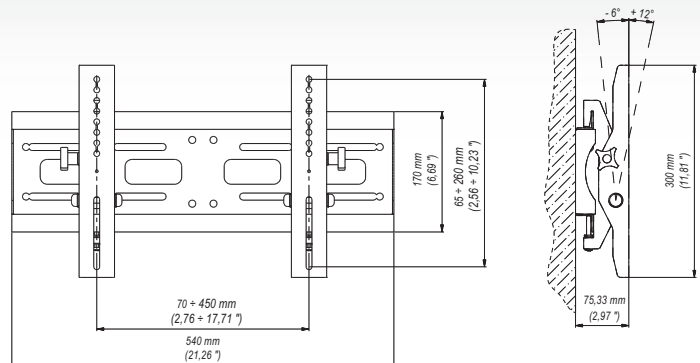

## Features

- 1 **ADJUSTABLE TILT ANGLE**  
variable from -6°/+12°
- 2 **UNIVERSAL**  
wide range of the VESA Mount
- 3 **PRODUCT SAFETY CERTIFICATE**  
TUV GS mark

## Technical Data

75x75 mm  
100x100 mm  
200x100 mm  
200x200 mm  
400x200 mm

26"-40"

75,33 mm

min. 70x65 mm  
max. 450x260 mm

-6°/+12°

60 Kg

## Trade Information

Index	Colour	Package	EAN
LWB2c-R	Black	Multi-color	5908252960064
LWB2c-B	Black	Black	5908252960217
LWB2s-R	Grey	Multi-color	5908252960071
LWB2s-B	Grey	Black	5908252960224

Package Dimensions [mm] (H x W x D)	548x180x80
Weight [Kg]	2,9